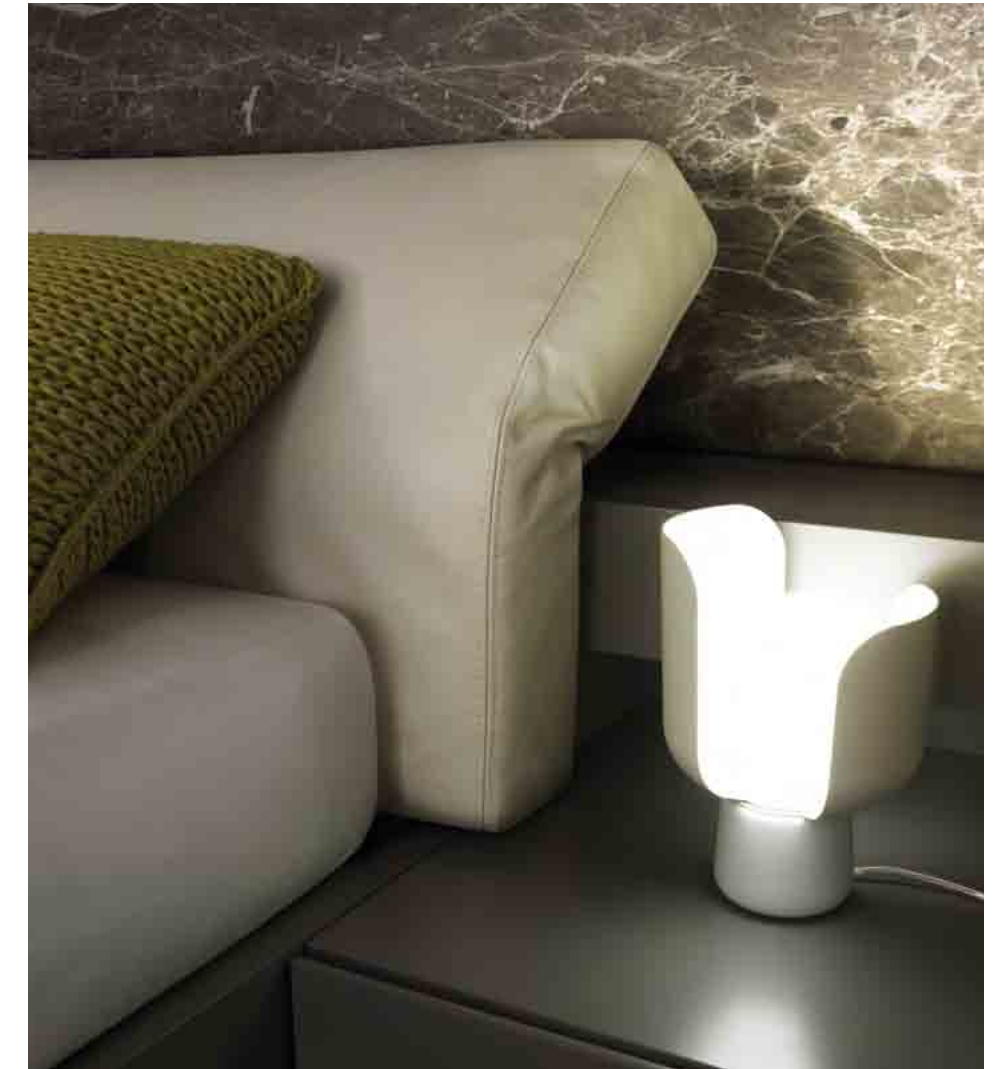

Nelle pagine precedenti: letto **Bridge** con contenitore, giroletto e comodini in finitura laccato opaco, testata rivestita in pelle sfoderabile. **Pouf** rivestiti in pelle scamosciata. Cabina armadio **Palo Alto** con ante **Narcisse**, schienali e spalle terminali in vetro trasparente, fianchi telai e profili in canna di fucile, cassettiere sospese e ripiani in finitura Nobilitato Olmo Tranchè. Sopra: dettaglio della testata imbottita reclinabile in tre posizioni.

On the preceding pages: **Bridge** bed with storage unit, bedframe and bedside tables in matt lacquered finish, headboard upholstered in removable leather. **Pouf** upholstered in suede. **Palo Alto** walk-in closet with **Narcisse** doors, back panels and end panels in transparent glass, side frames and profiles in gunmetal, suspended chest of drawers and shelves in Elm Tranchè melamine finish. Above: detail of the reclining upholstered headboard with three positions.