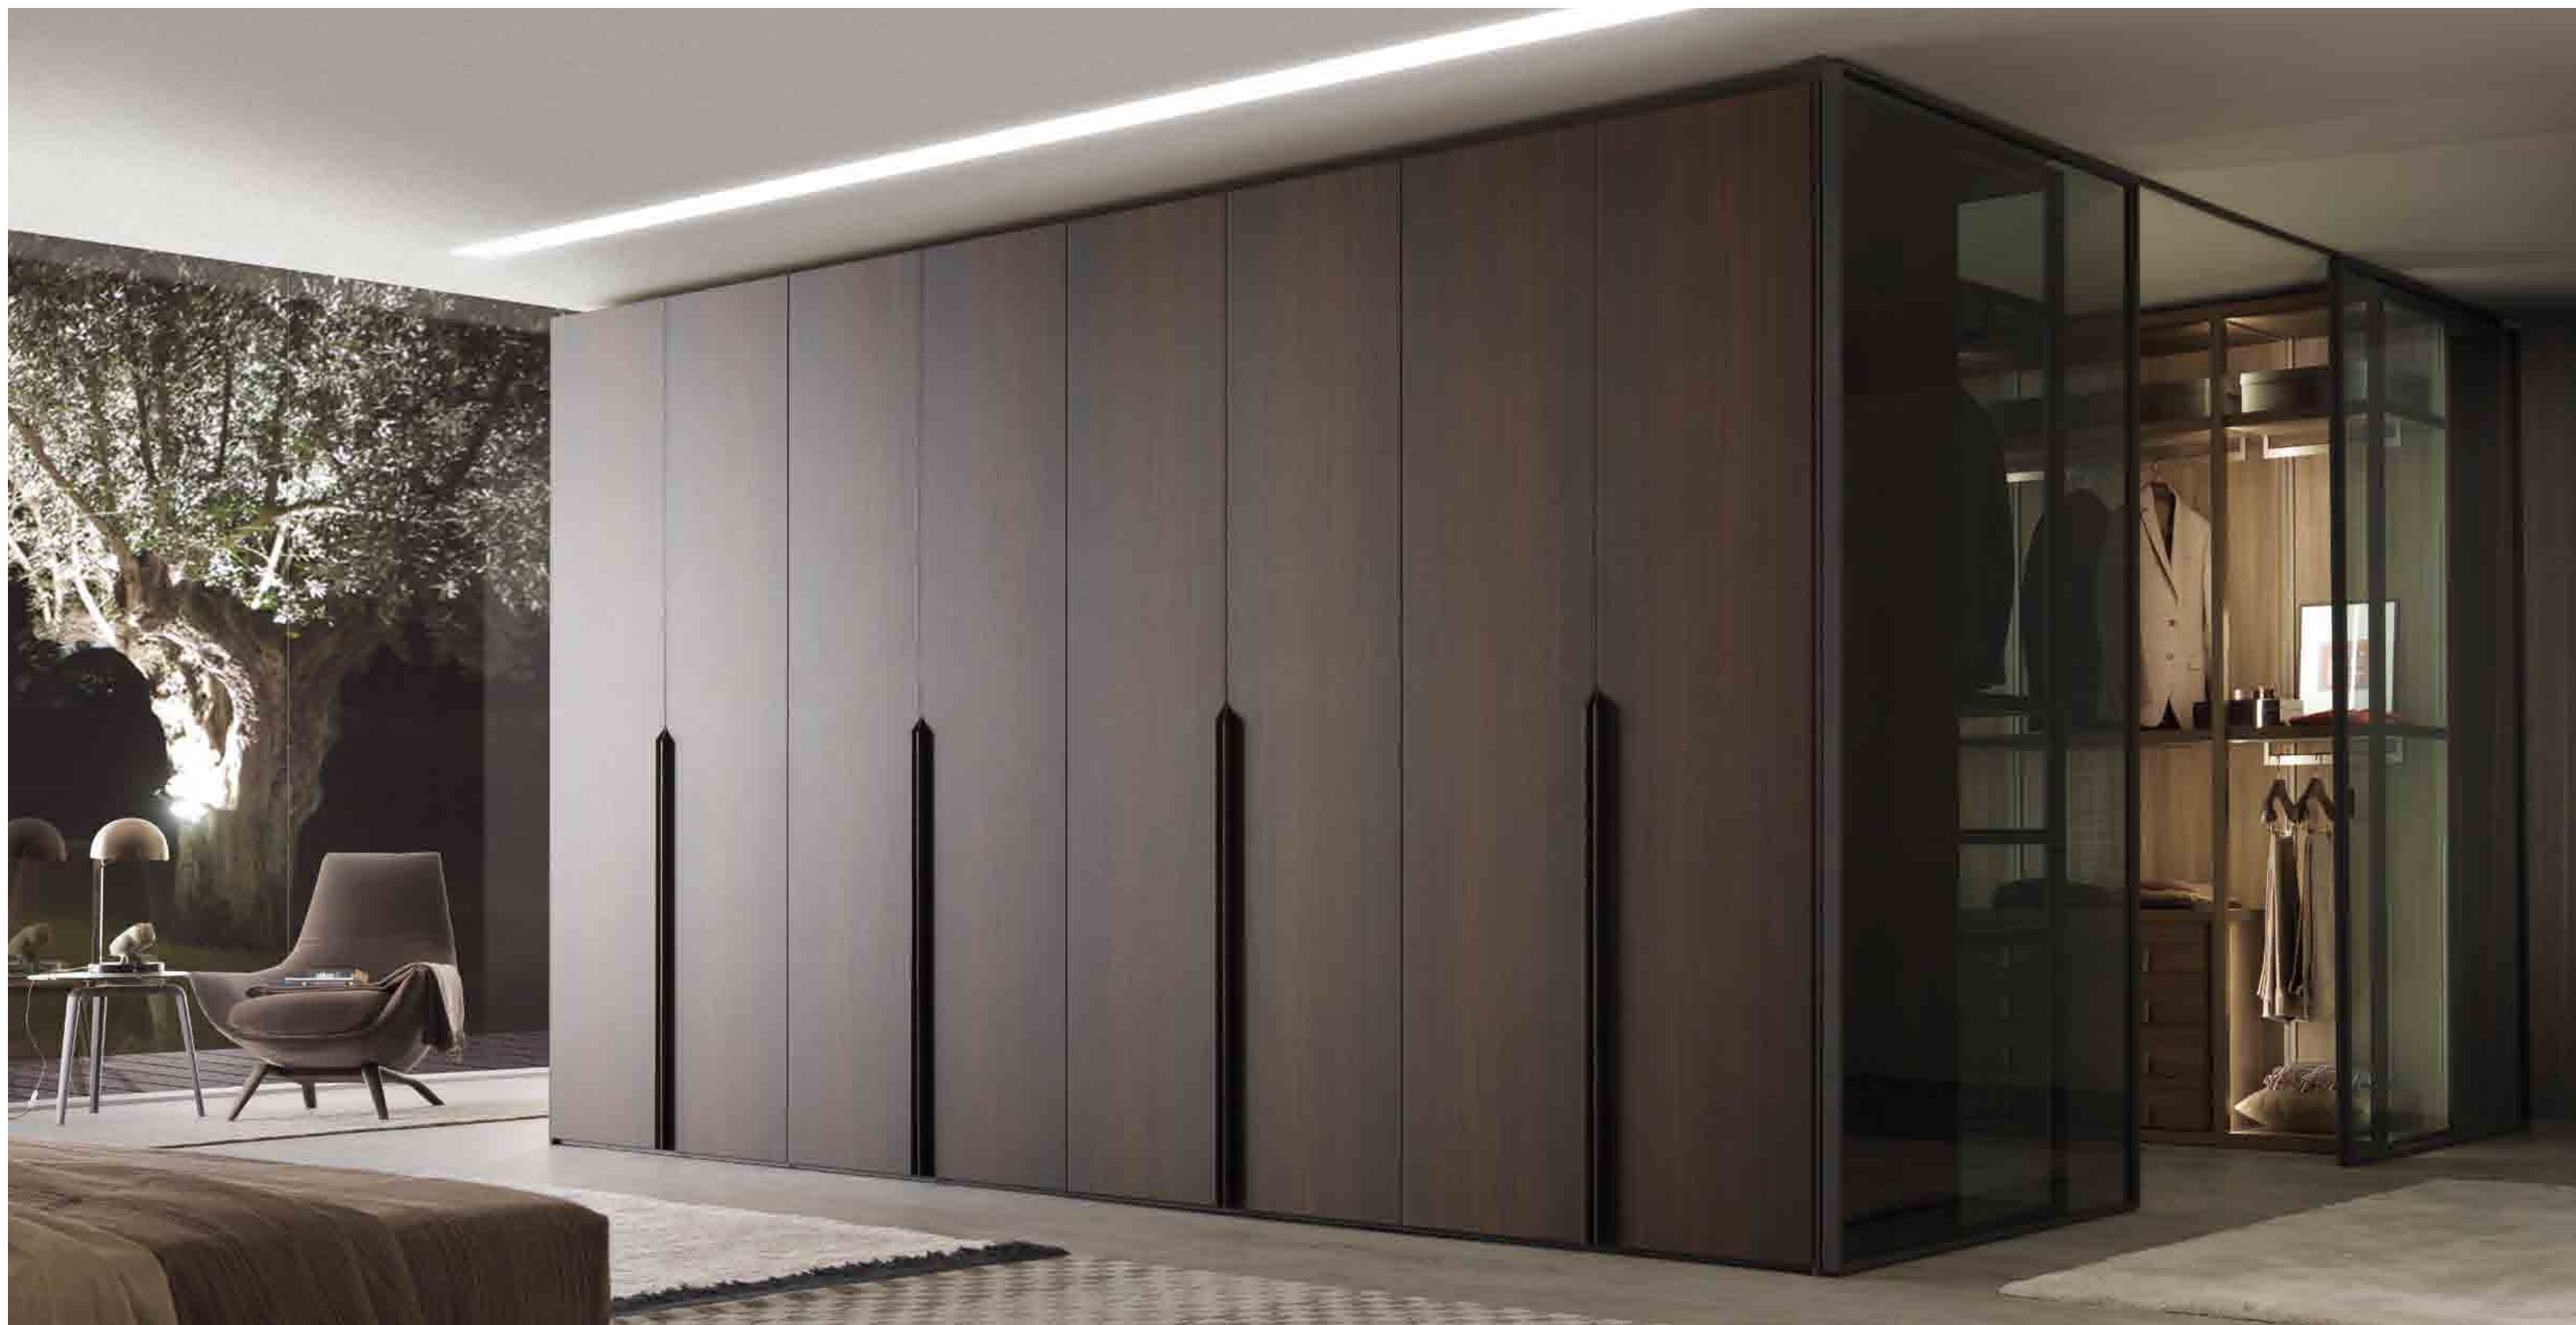

In queste pagine: armadio **I-Box** con anta **Milano** apertura battente, finitura in Essenza Rovere Fumè vena verticale con maniglia **Acanto**. Poltrona **Ermes** con base in massello finitura Rovere Fumè e rivestimento in velluto. Tavolino **Gramercy** con base in massello finitura Rovere Fumè e piano laccato lucido (sottopiano laccato lucido). Nelle pagine successive: cabina armadio **Palo Alto** in nobilitato Olmo Tranchè, fianco telaio in finitura canna di fucile, cassettera sospesa, luce led Zaffiro verticale, anta **Narcisse** in vetro trasparente con profili canna di fucile. Sistema **Layer** a porte scorrevole in vetro riflettente Grigio Fumè.

On these pages: **I-Box** wardrobe with **Milano** hinged door, veneered Oak Fumè finish with vertical grain and **Acanto** handle. **Ermes** armchair with base in Oak Fumè finished solid wood and velvet cover. **Gramercy** side table with base in Oak Fumè finished solid wood with top and undersurface in glossy lacquered finish. On the following pages: **Palo Alto** walk-in closet in Elm Tranchè melamine, frame in gunmetal finish, suspended chest of drawers, vertical Zaffiro LED lights, **Narcisse** door in transparent glass with gun metal profile. **Layer** System of sliding doors in reflective Grey Fumè glass.