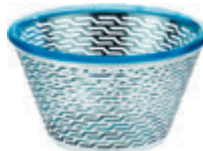

GV23SET - Shaman

design Guido Venturini
Open-work fruit bowl in 18/10 stainless steel and glass bowl.