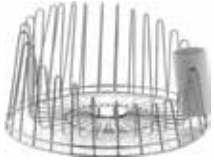

design Pauline Deltour
Dish drainer in 18/10 stainless steel mirror polished with cutlery drainer in thermoplastic resin.

h 7½"
ø 14½"
2 pieces in a box

each 128.00 \$
Barcode for packaging
8 003299 967988