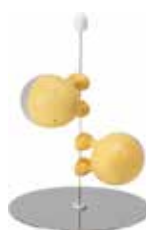

ASG02 SY - Lilliput

design Stefano Giovannoni

Salt and pepper set in thermoplastic resin, Sweet Yellow and base in 18/10 stainless steel mirror polished.

h 5 1/4"
ø 4 1/4"

44.00 $